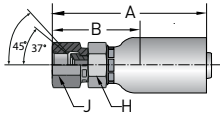

Fittings - Permanent Crimp

56 Series

10656 SAE (JIC) 37° Swivel

Construction: Steel. Add "C" for Stainless Steel.

Part Number	Thread Size	Hose I.D.		A		Cutoff Allow. B		H Hex inch	J Hex inch
		inch	mm	inch	mm	inch	mm		
10656-2-2	5/16-24	1/8	3	1.63	41	1	25	1/2	1/2
10656-3-2	3/8-24	1/8	3	1.60	41	15/16	24	1/2	9/16
10656-4-2	7/16-20	1/8	3	1.68	43	1-1/16	27	1/2	5/8
10656-3-3	3/8-24	3/16	5	1.91	49	1-3/16	30	1/2	1/2
10656-4-3	7/16-20	3/16	5	1.78	45	1-1/16	27	9/16	9/16
10656-5-3	1/2-20	3/16	5	1.84	47	1-1/8	28	9/16	5/8
10656-2-4	3/8-24	1/4	6	1.98	50	1	25	1/2	7/16
10656-4-4	7/16-20	1/4	6	2.05	52	1-1/16	27	9/16	9/16
10656-5-4	1/2-20	1/4	6	2.12	54	1-1/8	28	9/16	5/8
10656-6-4	9/16-18	1/4	6	2.14	54	1-3/16	30	9/16	11/16
10656-4-5	7/16-20	5/16	8	2.10	53	1-1/16	27	9/16	9/16
10656-5-5	1/2-20	5/16	8	2.21	56	1-3/16	30	5/8	5/8
10656-6-5	9/16-18	5/16	8	2.23	57	1-3/16	30	5/8	11/16
10656-4-6	7/16-20	3/8	10	2.09	53	1-1/8	28	9/16	9/16
10656-5-6	1/2-20	3/8	10	2.23	57	1-1/4	32	5/8	5/8
10656-6-6	9/16-18	3/8	10	2.22	56	1-1/4	32	11/16	11/16
10656-8-6	3/4-16	3/8	10	2.37	60	1-3/8	35	11/16	7/8
10656-6-8	9/16-18	1/2	13	2.42	61	1-5/16	33	3/4	11/16
10656-8-8	3/4-16	1/2	13	2.54	64	1-7/16	36	13/16	7/8
10656-10-8	7/8-14	1/2	13	2.64	67	1-1/2	38	7/8	1
10656-8-10	3/4-16	5/8	16	2.73	69	1-7/16	36	15/16	7/8
10656-10-10	7/8-14	5/8	16	2.99	76	1-11/16	43	15/16	1
10656-12-10	1-1/16-12	5/8	16	3.06	78	1-3/4	44	1-1/16	1-1/4
10656-10-12	7/8-14	3/4	19	2.88	73	1-1/2	38	1-1/16	1
10656-12-12	1-1/16-12	3/4	19	3.06	78	1-3/4	44	1-1/16	1-1/4
10656-16-12	1-5/16-12	3/4	19	3.27	83	1-15/16	49	1-1/4	1-1/2
10656-16-16	1-5/16-12	1	25	3.81	97	1-15/16	49	1-3/8	1-1/2
10656-20-16	1-5/8-12	1	25	3.96	101	2-1/16	52	1-5/8	2

NOTE: Sizes -4, -5, -8 and -10 incorporate a dual seat.